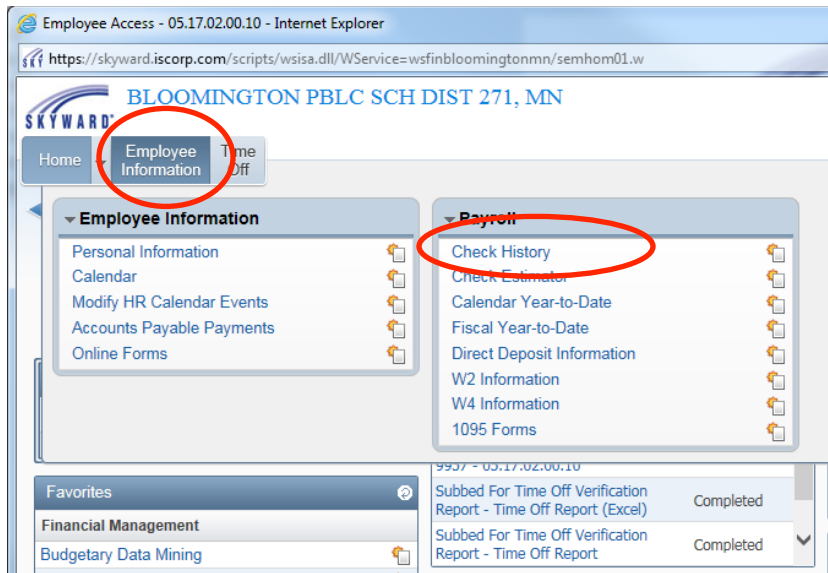

How to look at my pay records in Skyward

Login to Skyward:

<https://skyward.iscorp.com/scripts/wsisa.dll/WService=wsfinbloomingtonmn/seplog01.w>

Click on “Employee Information”

Click on Check History

This will bring you to a screen to view (and print) paystubs